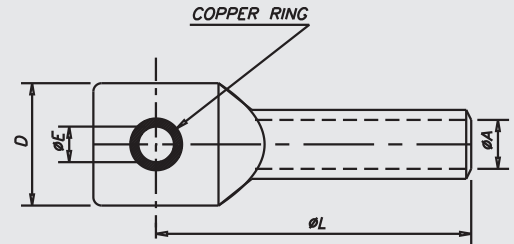

ALUMINUM-COPPER BI-METAL TERMINALS WITH COPPER RING

Aluminium Barrel, Copper Ring on Hole
Final Metal State : Fully Annealed,
Including Joint.

CONDUCTIVITY

Aluminium 61.8% IACS (MIN), Copper 99.7% IACS

Size mm ²	E	A	D	L	MG CAT NO.	Crimping Tools Code
16	8.5	6	25	63	MGBR-16-8	MG-50BS
16	10.5	6	27	63	MGBR-16-10	MG-50BS
25	8.5	7	25	63	MGBR-25-8	MG-50BS
25	10.5	7	25	63	MGBR-25-10	MG-50BS
25	13	7	32	65	MGBR-25-13	MG-50BS
35	8.5	8.3	28	70	MGBR-35-8	MG-50BS
35	10.5	8.3	29	70	MGBR-35-10	MG-50BS
35	13	8.3	32	70	MGBR-35-13	MG-50BS
50	8.5	10	28	75	MGBR-50-8	MG-120
50	10.5	10	30	75	MGBR-50-10	MG-120
50	13	10	32	75	MGBR-50-13	MG-120
70	10.5	11.5	32	85	MGBR-70-10	MG-120
70	13	11.5	32	85	MGBR-70-13	MG-120
70	17	11.5	32	85	MGBR-70-17	MG-120
95	10.5	13.5	34	90	MGBR-95-10	MG-300H
95	13	13.5	34	90	MGBR-95-13	MG-300H
95	17	13.5	34	90	MGBR-95-17	MG-300H
120	13	14.8	34	90	MGBR-120-13	MG-300H
120	17	14.8	34	90	MGBR-120-17	MG-300H
150	13	16.5	38	100	MGBR-150-13	MG-300H
150	17	16.5	38	100	MGBR-150-17	MG-300H

ALUMINUM-COPPER BI-METAL TERMINALS WITH COPPER RING

Aluminium Barrel, Copper Ring on Hole
Final Metal State : Fully Annealed,
Including Joint.

CONDUCTIVITY

Aluminium 61.8% IACS (MIN), Copper 99.7% IACS

Size mm ²	E	A	D	L	MG CAT NO.	Crim-ping Tools Code
185	13	18.3	41	105	MGBR-185-13	MG-300H
185	17	18.3	41	105	MGBR-185-17	MG-300H
185	21	18.3	48	105	MGBR-185-21	MG-300H
240	17	21	48	121	MGBR-240-17	MG-300H
240	21	21	48	121	MGBR-240-21	MG-300H
300	17	23.4	50	124	MGBR-300-17	MG-300H
300	21	23.4	50	124	MGBR-300-21	MG-300H