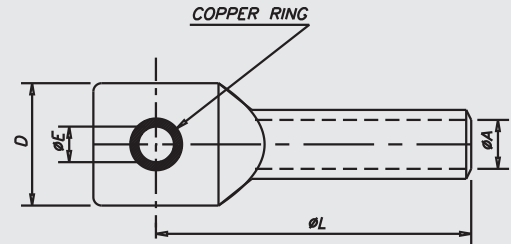

ALUMINUM-COPPER BI-METAL TERMINALS WITH COPPER RING

Aluminium Barrel, Copper Ring on Hole
Final Metal State : Fully Annealed,
Including Joint.

CONDUCTIVITY

Aluminium 61.8% IACS (MIN), Copper 99.7% IACS

Size mm ²	E	A	D	L	MG CAT NO.	Crimping Tools Code
16	8.5	6	25	63	MGBR-16-8	MG-50BS
16	10.5	6	27	63	MGBR-16-10	MG-50BS
25	8.5	7	25	63	MGBR-25-8	MG-50BS
25	10.5	7	25	63	MGBR-25-10	MG-50BS
25	13	7	32	65	MGBR-25-13	MG-50BS
35	8.5	8.3	28	70	MGBR-35-8	MG-50BS
35	10.5	8.3	29	70	MGBR-35-10	MG-50BS
35	13	8.3	32	70	MGBR-35-13	MG-50BS
50	8.5	10	28	75	MGBR-50-8	MG-120
50	10.5	10	30	75	MGBR-50-10	MG-120
50	13	10	32	75	MGBR-50-13	MG-120
70	10.5	11.5	32	85	MGBR-70-10	MG-120
70	13	11.5	32	85	MGBR-70-13	MG-120
70	17	11.5	32	85	MGBR-70-17	MG-120
95	10.5	13.5	34	90	MGBR-95-10	MG-300H
95	13	13.5	34	90	MGBR-95-13	MG-300H
95	17	13.5	34	90	MGBR-95-17	MG-300H
120	13	14.8	34	90	MGBR-120-13	MG-300H
120	17	14.8	34	90	MGBR-120-17	MG-300H
150	13	16.5	38	100	MGBR-150-13	MG-300H
150	17	16.5	38	100	MGBR-150-17	MG-300H

ALUMINUM-COPPER BI-METAL TERMINALS WITH COPPER RING

Aluminium Barrel, Copper Ring on Hole
Final Metal State : Fully Annealed,
Including Joint.

CONDUCTIVITY

Aluminium 61.8% IACS (MIN), Copper 99.7% IACS

Size mm ²	E	A	D	L	MG CAT NO.	Crim-ping Tools Code
185	13	18.3	41	105	MGBR-185-13	MG-300H
185	17	18.3	41	105	MGBR-185-17	MG-300H
185	21	18.3	48	105	MGBR-185-21	MG-300H
240	17	21	48	121	MGBR-240-17	MG-300H
240	21	21	48	121	MGBR-240-21	MG-300H
300	17	23.4	50	124	MGBR-300-17	MG-300H
300	21	23.4	50	124	MGBR-300-21	MG-300H