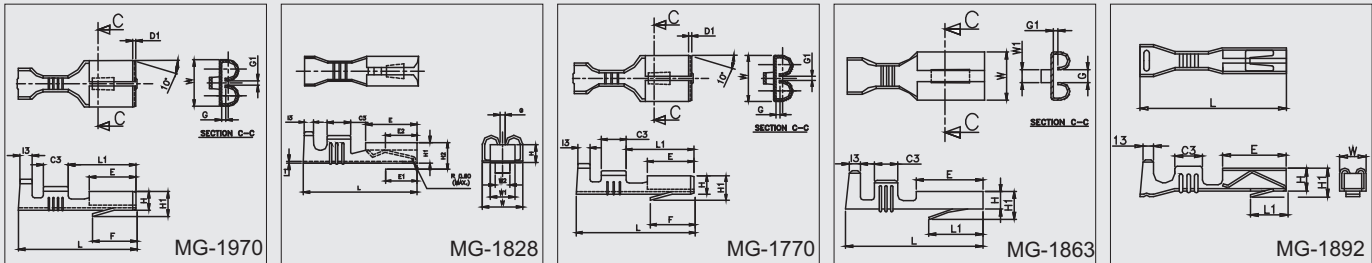

SNAP - ON FEMALE WITH LANCING (TERMINAL LOCK)

MG CAT No.	TAB Size mm	Cable Size mm ²	Description	L	H	W	APPLICABLE MATING TERMINAL	MATERIAL	"STD PACKING QTY.(NOS) CHAIN"
MG-1970	6.3 × 0.8	0.5 - 1.5	6.3 × 0.80 Female	18.70	2.95	7.50	1807	BRASS	5,000
MG-1828	2.8 × 0.5	0.5 - 1.0	2.8×0.50 Double Folded	15.50	2.70	4.10	1829	BRASS	4,000
MG-1770	6.3 × 0.8	0.5 - 1.0	6.3 × 0.80 Female	18.70	2.98	7.50	1807	BRASS	6,000
MG-1863	8.0 × 0.8	2.0 - 4.0	6.3 × 0.80 Female	24.50	3.40	8.90	1874	BRASS	2,000
MG-1892	2.3 × 0.5	0.5 - 1.0	2.3 × 0.50 Female	16.00	2.50	2.90	1478	BRASS	4,000

*All dimensions in mm

WE CONNECT ENERGY

www.mgelectrica.com

F-41, MIDC Area, Satpur, Nasik-7, Maharashtra, India. Telfax: +91 253 2350961, 2350163 lugs@mgelectrica.com

For details about our other products and specifications please refer the corporate website